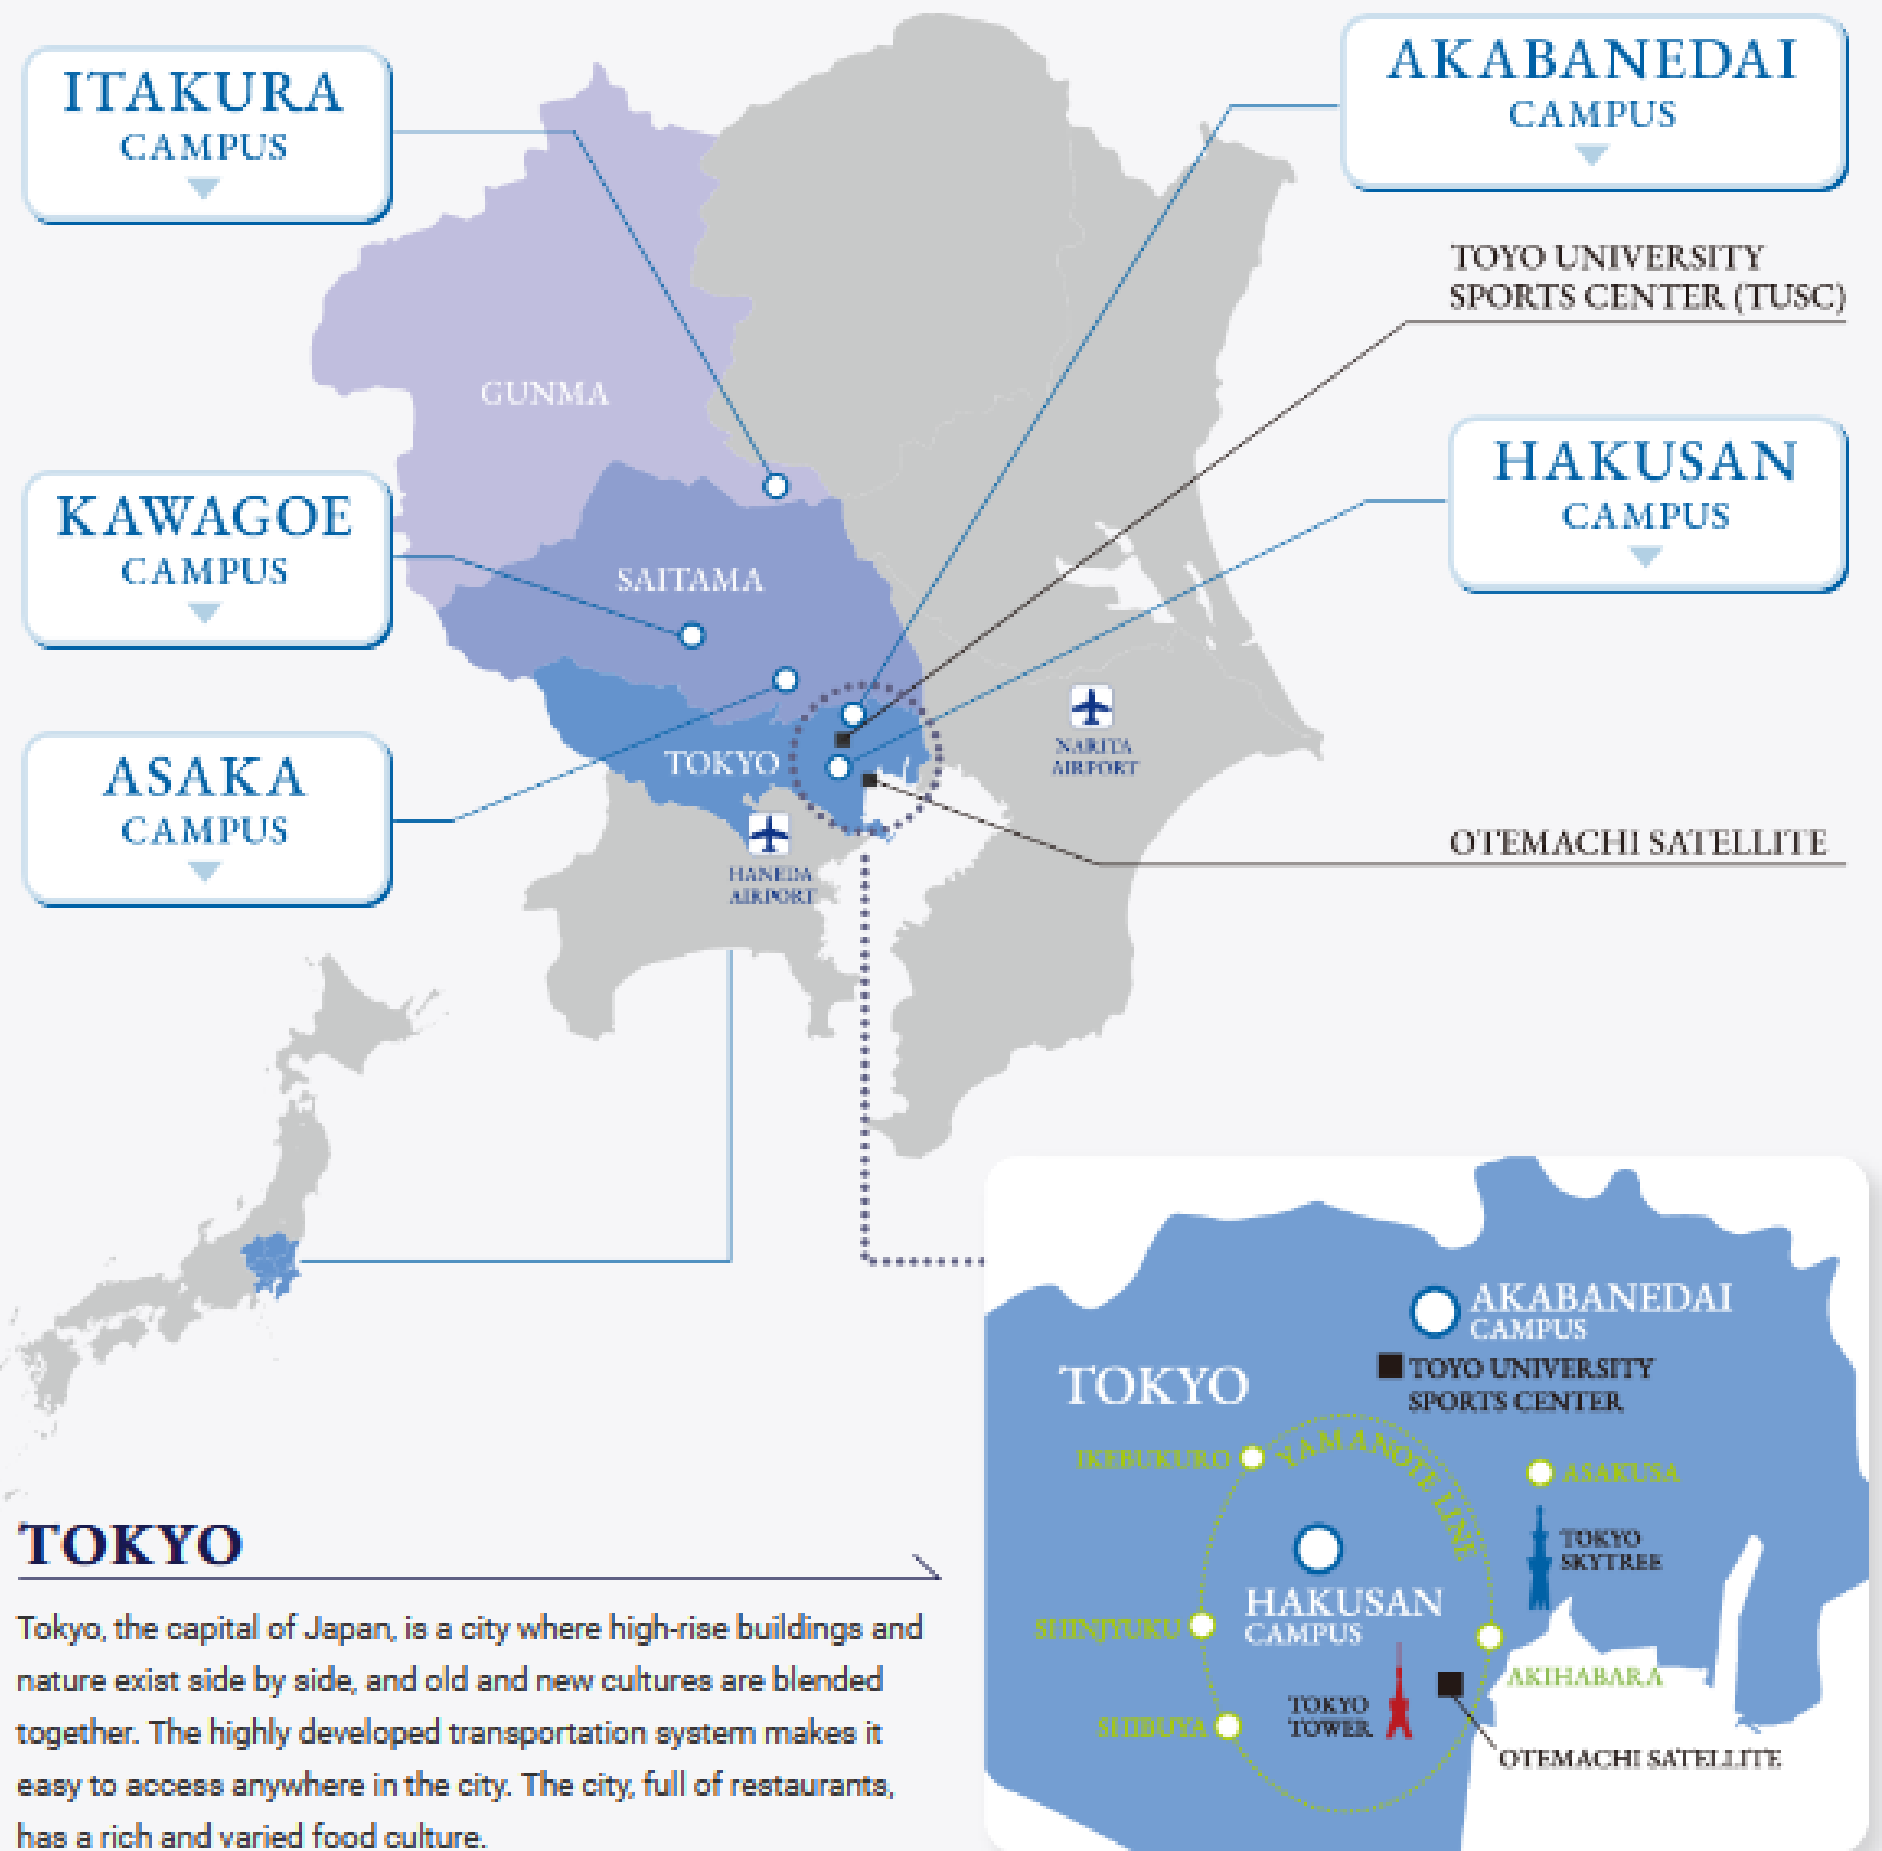

Toyo University

Tokyo, Japan

Stand by your philosophy.

135 Years

One of the largest and oldest
private universities in Japan

TOKYO

where people and cultures meet

5 campuses

In and around Tokyo

TOKYO

Tokyo, the capital of Japan, is a city where high-rise buildings and nature exist side by side, and old and new cultures are blended together. The highly developed transportation system makes it easy to access anywhere in the city. The city, full of restaurants, has a rich and varied food culture.

Hakusan
Campus

Hakusan
Campus

東洋大学

大学概要

学生数

31,000 名以上

(うち留学生数は 1,700名程度)

学部学科・研究科